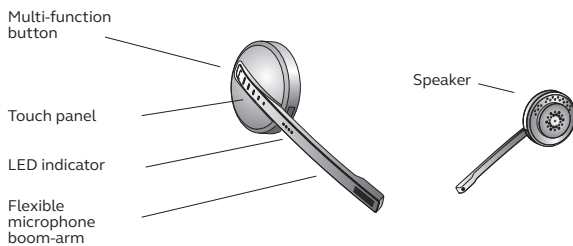

## 01 How to connect

Connect stand with AC adaptor provided. Headset charges when connected properly.

User-friendly touch screen on Jabra Pro 9470, 9465 and 9460 models and touch pad on Jabra Pro 9450.

## 02 How to use

Jabra Pro 9465, 9460 and 9450 flex models feature flexible boom arms for microphone adjustment. The Jabra Pro 9470 has a Mono variant available.

Features an ultra noise-canceling microphone for crystal clear conversations and a touch panel to control calls directly from the headset.