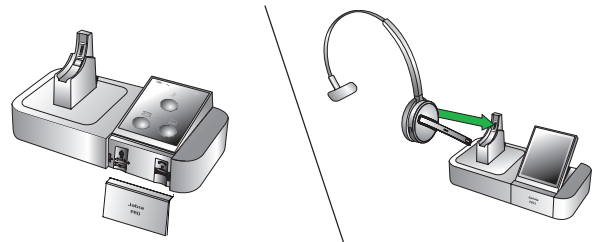

## 01 How to connect

Connect stand with AC adaptor provided. Headset charges when connected properly.

User-friendly touch screen on Jabra Pro 9470, 9465 and 9460 models and touch pad on Jabra Pro 9450.