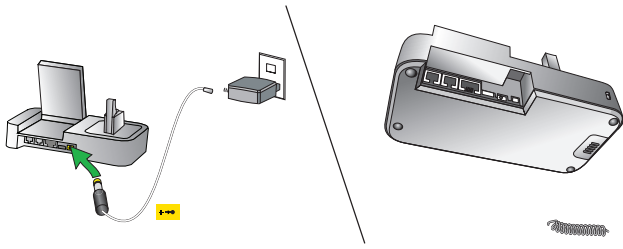

Jabra Pro 9400 Series - Quick Start Guide

01 How to connect

Connect stand with AC adaptor provided. Headset charges when connected properly.